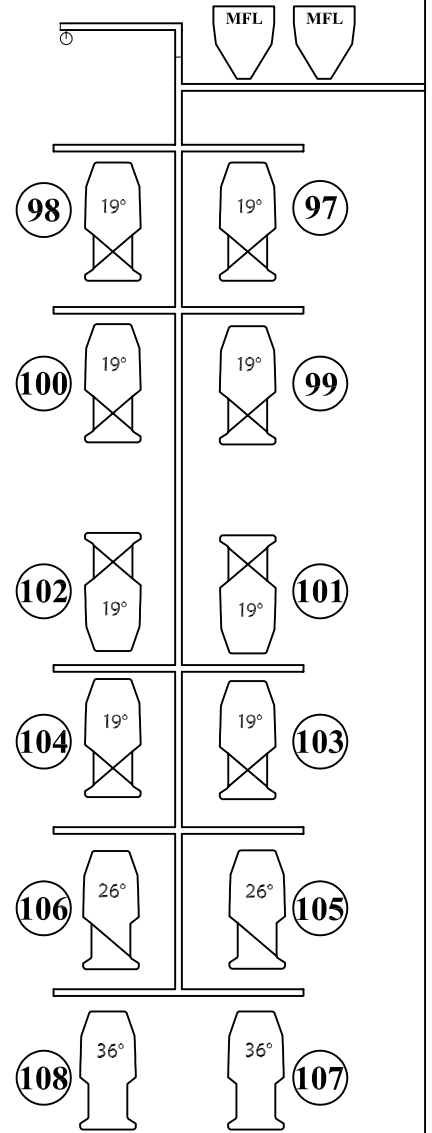

Cutler Majestic Theatre - FOH Box Booms

Spare Dimmers: 127 - 132

Spare Dimmers: 109 - 114

Position Notes:

Location - House Walls SL & SR

8 - ETC Source 4 - 19 deg @ 575w

2 - ETC Source 4 - 26 deg @ 575w

2 - ETC Source 4 - 36 deg @ 575w

Units are individually patched to
IPS - 1.2k Dimmer Boxes

Source Four Par MFL Worklights
are Hardwired & Permanently Hung

Measurements:

Distance from Plaster @ CL
20'-8" (6.30m)

Height from Stage to Bottom Rung
20'-0" (6.09m)

Height of Position = 10'-5" (3.175m)
(Bottom Rung to Top Rung)

Throw Distances = 42'-5" to 50'-6"
(12.93m to 15.39m)

**Stage Left
Box Boom**

*Plan View

**Stage Right
Box Boom**

*Plan View