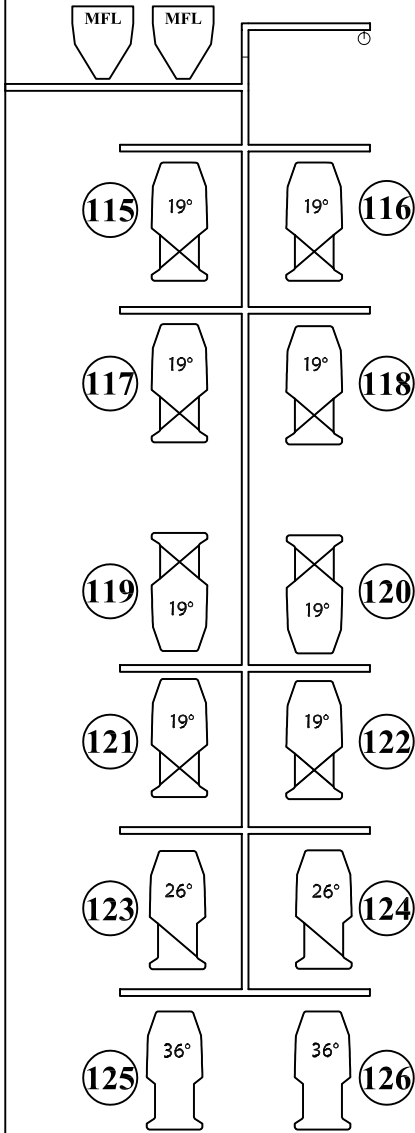

Cutler Majestic Theatre - FOH Box Booms

Spare Dimmers: 127 - 132

Spare Dimmers: 109 - 114

Position Notes:

Location - House Walls SL & SR

8 - ETC Source 4 - 19 deg @ 575w

2 - ETC Source 4 - 26 deg @ 575w

2 - ETC Source 4 - 36 deg @ 575w

Units are individually patched to
IPS - 1.2k Dimmer Boxes

Source Four Par MFL Worklights
are Hardwired & Permanently Hung

Measurements:

Distance from Plaster @ CL
20'-8" (6.30m)

Height from Stage to Bottom Rung
20'-0" (6.09m)

Height of Position = 10'-5" (3.175m)
(Bottom Rung to Top Rung)

Throw Distances = 42'-5" to 50'-6"
(12.93m to 15.39m)

**Stage Left
Box Boom**

*Plan View

**Stage Right
Box Boom**

*Plan View